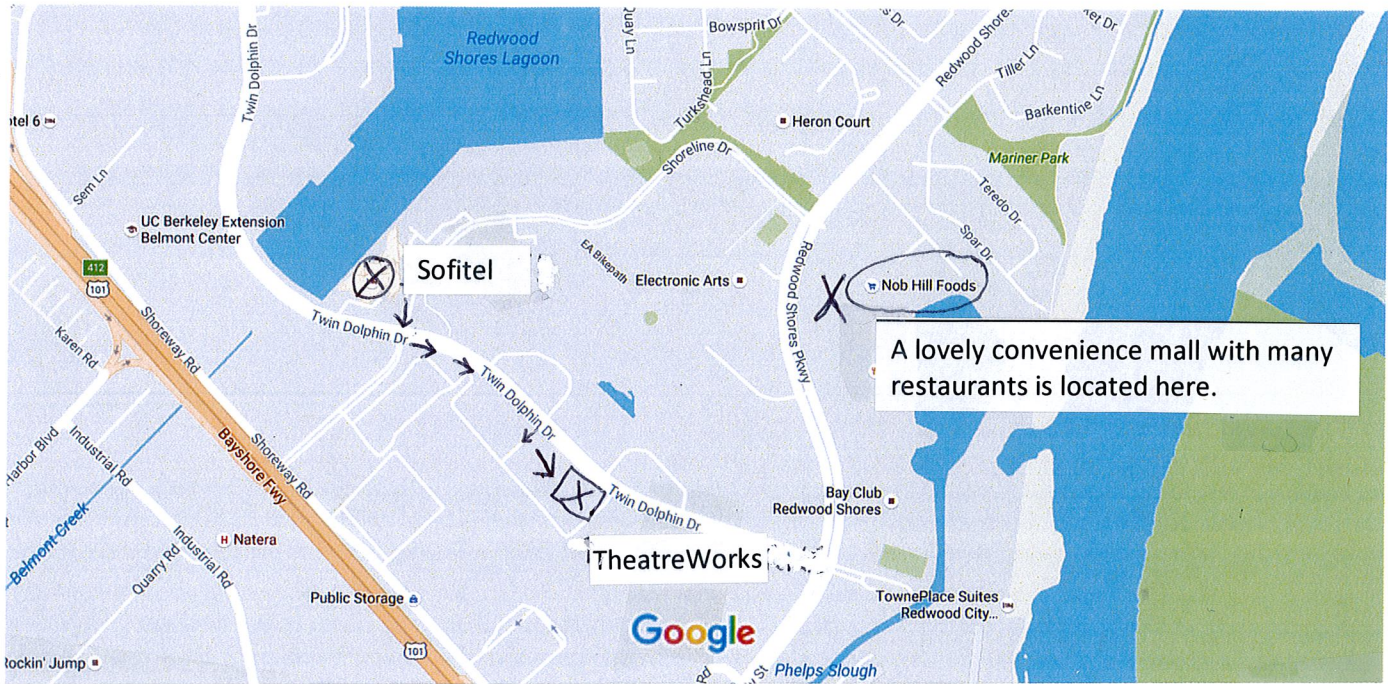

HOTEL SOFITEL AND SERVICES

SOBRATO CENTER FOR NONPROFITS

NEARBY FOOD

DIRECTIONS TO EDUCATION ROUNDTABLE

Sobrato Center for Nonprofits
350 Twin Dolphin Drive

WALKING: Depart from the front of the Sofitel Hotel. Walk to the right to Twin Dolphin Drive.
Turn Left on Twin Dolphin Drive
Turn Right into the Sobrato Center

101 SOUTH: From highway 101 southbound take the Ralston Avenue exit.
Turn right on Twin Dolphin Drive
Turn Right into the Sobrato Center

101 NORTH: From highway 101 northbound take the Holly Avenue exit
Turn right on Twin Dolphin Drive
Turn Right into the Sobrato Center